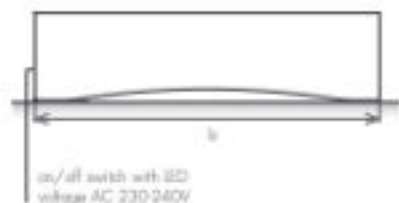

FINISHING

- Polished
- Brushed
- Textured Black
- White OD 16 Soft
- RAL Colour

ACCESSORIES

- Domestic Touch
- Mirror Switch
- Mirror Switch Round

VERSION

- Central Heating
- Electric

MATERIAL

- Stainless Steel
- Steel

VERSION: ELECTRIC WITH HIDDEN ELEMENT 1