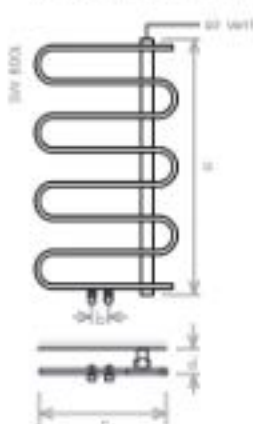

MATERIAL

-  Stainless Steel

VERSION: ELECTRIC II

VERSION: CENTRAL HEATING

VERSION: ELECTRIC V

model		SW800L	SW800L	SW1200L	SW1200L	SW1400L	SW1400L
height (mm)	a	896	896	1136	1136	1376	1376
width between axes (mm)	b	50	50	50	50	50	50
total width (mm)	c	500	600	500	600	500	600
depth (mm)	d	90	90	90	90	90	90
capacity (l)		3,1	3,3	4,0	4,6	6,1	6,9
central heating (W)		279	317	360	438	543	616
electric (W)		200	200	300	300	600	600