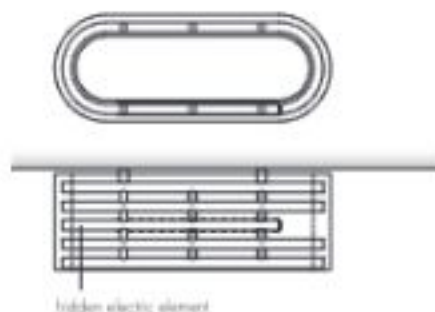

ACCESSORIES

-  Domotic Touch
-  Mirror Switch
-  Mirror Switch Round
-  Wall Valve

VERSION

-  Central Heating
-  Electric

MATERIAL

-  Stainless Steel
-  Steel

VERSION: CENTRAL HEATING

VERSION: ELECTRIC II