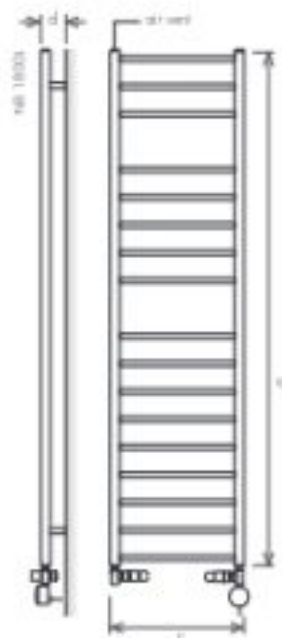

FINISHING

- Polished
- Brushed
- Textured Black
- White OD 16 Satin
- RAL Colour

ACCESSORIES

- Domestic Touch
- Mirror Switch
- Mirror Switch Round

VERSION

- Central Heating
- Electric
- Wood

MATERIAL

- Stainless Steel
- Steel

VERSION: WOOD