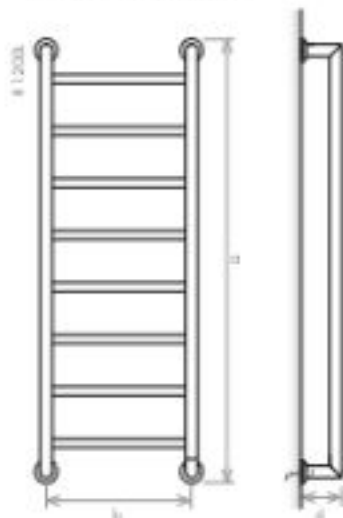

VERSION

-  Central Heating
-  Electric
-  Mixed

MATERIAL

-  Stainless Steel

VERSION: CENTRAL HEATING

VERSION: ELECTRIC (HIDDEN)

model		€ 800E	€ 800L	€ 1200E	€ 1200L	€ 1800E	€ 1800L
height (mm)	a	800	800	1250	1250	1850	1850
width between axes (mm)	b	450	500	450	500	450	500
total width (mm)	c	485	535	485	535	485	535
depth (mm)	d	120	120	120	120	120	120
capacity (l)		1,84	1,93	2,90	3,03	4,31	4,51
central heating (W)		165	174	361	272	387	405
electric (W)		200	200	300	300	600	600