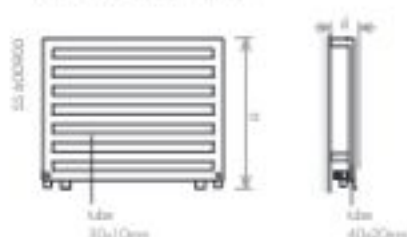

FINISHING

- Polished
- Brushed

ACCESSORIES

- Domestic Touch
- Mirror Switch
- Mirror Switch Round

VERSION

- Central Heating
- Electric

MATERIAL

- Stainless Steel

The covering material should support temperatures up to 120 °C.

Recommended material: natural stones, like marble and granite.

Stone not included.

VERSION: CENTRAL HEATING