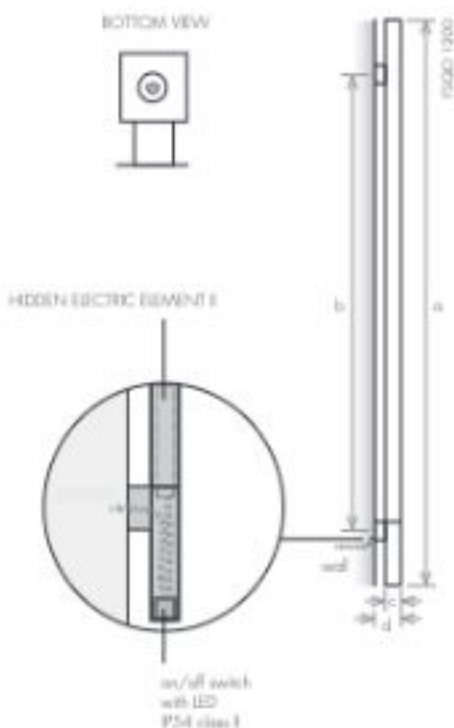

CENTRAL HEATING - solution 1

The connection of water inlet is done by a system of wall valves outside of the product.

CENTRAL HEATING - solution 2

Hidden valves

	central heating - wall valve system			central heating - valves		
model	FSGA 800	FSGA 1200	FSGA 1400	FSGA 800	FSGA 1200	FSGA 1400
height (mm) a	800	1200	1400	800	1200	1400
width between axes (mm) b	620	1020	1220	620	1020	1220
total width (mm) c	40	40	40	40	40	40
depth (mm) d	98	98	98	128	128	128
capacity (l)	0,7	0,9	1,2	0,7	0,9	1,2
central heating (kW)	63	97	124	63	97	124

VERSION

-  Electric
-  Mixed

MATERIAL

-  Stainless Steel

VERSION: HIDDEN ELECTRIC ELEMENT I

Electric version: in the horizontal position the depth is 80mm.

model	hidden electric element I			mixed version: wall valve + electric I			
	F5Q200	F5Q1200	F5Q1400	F5QM900	F5QM1200	F5QM1400	
height (mm)	a	800	1200	1400	800	1200	1400
width between axes (mm)	b	-	-	-	520	920	1120
total width (mm)	c	40	40	40	40	40	40
depth (mm)	d	70	70	70	98	98	98
capacity (l)		0,6	0,8	1,0	0,7	0,9	1,2
central heating (kW)		-	-	-	63	97	124
electric (kW)		100	100	150	100	100	150