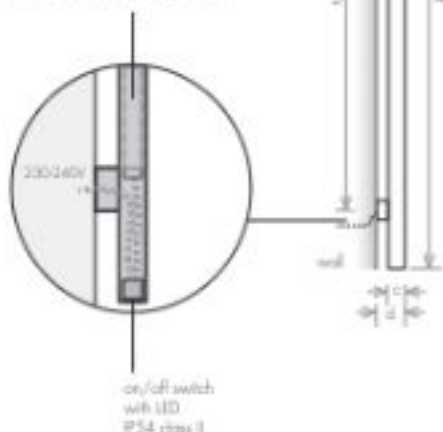

VERSION

-  Central Heating
-  Electric
-  Mixed

MATERIAL

-  Stainless Steel

BOTTOM VIEW

HIDDEN ELECTRIC ELEMENT

Electric version: in the horizontal position the depth is 82mm.

model	hidden electric element II - on/off			mixed version - wall valve + on/off			
	F50 800	F50 1200	F50 1400	F50M 800	F50M 1200/50M 1400		
height (mm)	a	800	1200	1400	800	1200	1400
width between valves (mm)	b	-	-	-	520	920	1120
total width (mm)	c	42	42	42	42	42	42
depth (mm)	d	72	72	72	100	100	100
capacity (l)	l	0,6	0,8	1,0	0,7	0,9	1,2
central heating (kW)		-	-	-	63	97	124
electric (kW)		300	100	150	40	100	100