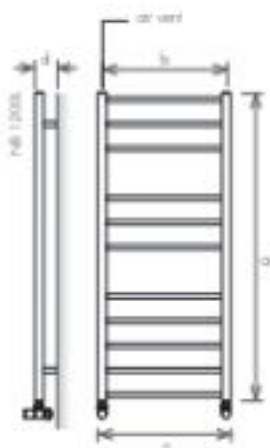

VERSION: CENTRAL HEATING