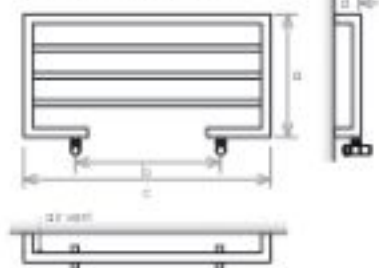

VERSION: CENTRAL HEATING