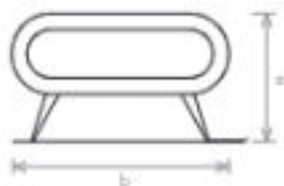

ARENA TABLE

DESIGN RADIATOR

DESIGNER: PATRICK PEDROSA

model		At 1000	At 1200	At 1400
height (mm)	a	535	535	535
total width (mm)	b	1000	1200	1400
depth (mm)		450	450	450
capacity (l)		7,45	10,89	12,66
weight (kg)		-50	-65	-75
electric (W)		1000	1500	1500