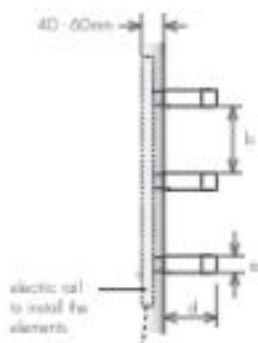

VERSION

-  Electric

MATERIAL

-  Stainless Steel

** Products not provided by Founted.

model	no. of elements	MSS3 600 additional elem.	
		3	1
height (mm)	a	30	30
width between elements (mm)	b	120	-
total width (mm)	c	600	600
depth (mm)	d	80	80
capacity II		3x0,6	0,6
electric (W)		3x40	40