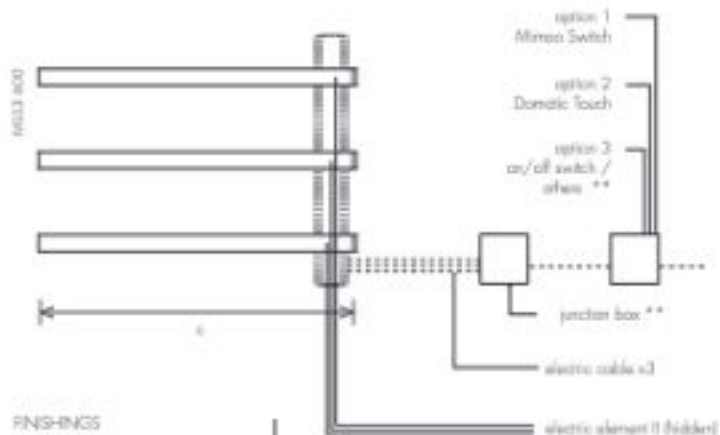

M SLIM SQUARE
TOWEL WARMER

FINISHINGS

- Polished
- Brushed
- Textured Black
- White 9016 Satin
- RAL Colour

PVD FINISHING

- Champagne
- Gold
- Copper
- Gun Metal

ACCESSORIES

- Domestic Touch
- Mirror Switch
- Mirror Switch Round

VERSION

- Electric