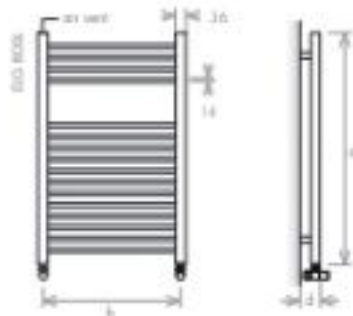

FINISHING

- Polished
- Brushed

ACCESSORIES

- Domestic Touch
- Mimica Switch
- Mimica Switch Round

VERSION

- Central Heating
- Electric

MATERIAL

- Stainless Steel

VERSION: CENTRAL HEATING