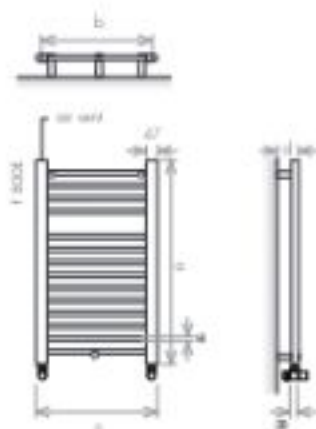

FINISHING

- Textured Black
- White 90 10 Satin

ACCESSORIES

- Domestic Touch
- Mirror Switch
- Mirror Switch Round

VERSION

- Central Heating
- Electric

MATERIAL

- Steel

VERSION: CENTRAL HEATING