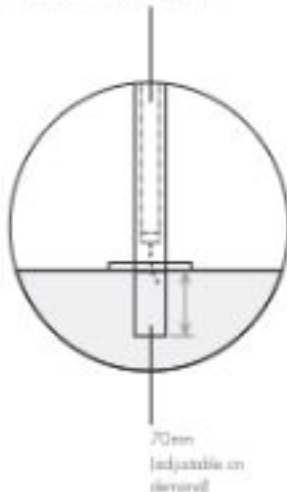

VERSION

-  Electric

MATERIAL

-  Stainless Steel

VERSION: ROOF MOUNTED

HIDDEN ELECTRIC ELEMENT

model	Roof mounted			
	SK 900	SK 1200	SK 1400	
height [mm]	a	900	1200	1400
total width [mm]	b	90	90	90
tube diameter [mm]	c	42	42	42
capacity [l]		0,6	0,8	1,0
electric [W]		100	100	130