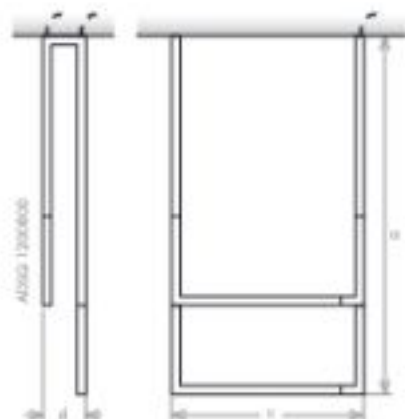

FINISHES

- Polished
- Brushed
- Textured Black
- White VDI 16 Seal
- RAL Colour

PVD FINISHING

- Champagne
- Gold
- Copper
- Gun Metal

ACCESSORIES

- Domotic Touch
- Mimoo Switch
- Mimoo Switch Raised

VERSION

- Electric

MATERIAL

- Stainless Steel

model	ADGQ1200550	ADGQ1200800
height (mm) a	1200	1200
total width (mm) c	550	800
depth (mm) d	150	150
capacity (l)	0,8	1,2
electric (W)	40 x2	40 x2