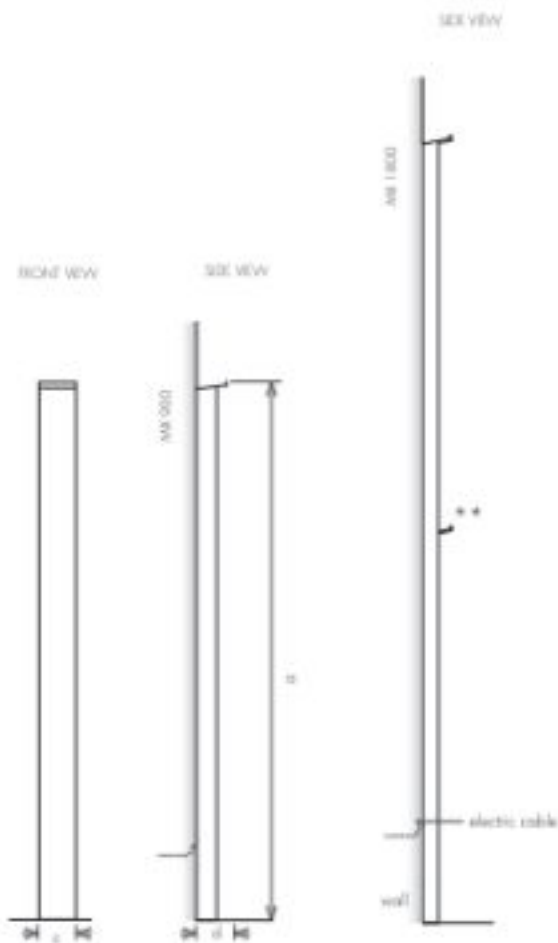

ACCESSORIES

-  Domotic Touch
-  Mimoo Switch
-  Mimoo Switch Raised

VERSION

-  Electric

MATERIAL

-  Stainless Steel

model	M 900	M 1200	M 1400	M 1800
height (mm) a	900	1200	1400	1800
total width (mm) c	35	35	35	35
depth (mm) d	23	23	23	23
capacity (l)	0,6	0,8	1,0	1,3
electric (W)	100	150	150	200

TOP VIEW

MINIMAL X

TOWEL WARMER

** the second support is only implemented in the model MX1800

model		MX 900	MX 1200	MX 1400	MX 1800
height (mm)	a	900	1200	1400	1800
total width (mm)	c	30	50	30	50
depth (mm)	d	30	50	30	50
capacity (l)		0,6	0,8	1,0	1,3
electric (W)		100	150	150	200