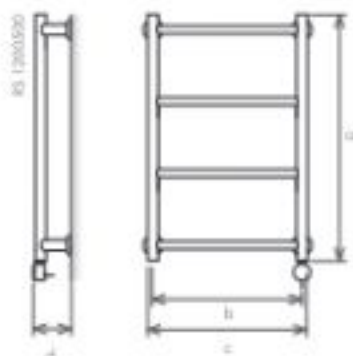

VERSION

-  Control Heating
-  Electric
-  Mixed

MATERIAL

-  Stainless Steel
-  Steel

VERSION: ELECTRIC II

VERSION: ELECTRIC IV OR V

RE 800500 RE 800600 RE 1000400RE 1000450RE 1000500RE 1000550RE 1000600RE 1200400RE 1200450RE 1200500RE 1200600