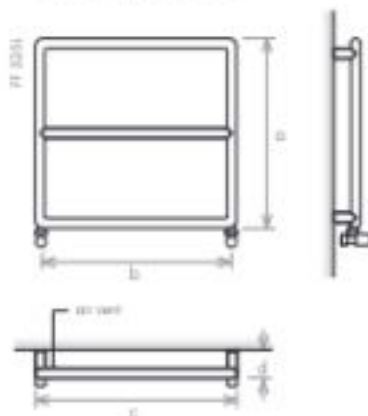

-  Domestic Touch
-  Mirror Switch
-  Mirror Switch Round
-  Wall Value

VERSION

-  Central Heating
-  Electric
-  Mixed

MATERIAL

-  Stainless Steel

VERSION: CENTRAL HEATING

VERSION: ELECTRIC I

model	FF 525E	FF 525L	FF 800E	FF 800L
height (mm) a	525	525	800	800
width between axes (mm) b	450	500	450	500
total width (mm) c	475	525	475	525
depth (mm) d	100	100	100	100
capacity (l)	0,8	0,8	1,0	1,2
central heating (W)	89	98	126	139
electric (W)	100	100	150	150