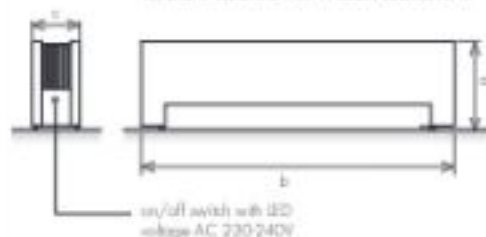

VERSION: ELECTRIC WITH HIDDEN ELEMENT II

VERSION: CENTRAL HEATING

central heating

model	IC 1000	IC 1300	IC 2000	IC30 1000	IC30 1300	IC30 2000
height (mm) a	240	240	240	310	310	310
total width (mm) b	1000	1500	2000	1000	1300	2000
depth (mm) c	160	160	160	160	160	160
width between axes (mm) d	-	-	-	-	-	-
central heating (W)	948	1460	1942	1422	2190	2913