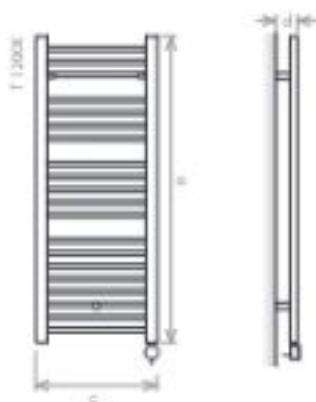

VERSION: ELECTRIC V

model		T 800E	T 800L	T 1200E	T 1200L	T 1800E	T 1800L
height (mm)	a	800	800	1200	1200	1800	1800
width between sides (mm)	b	450	500	450	500	450	500
total width (mm)	c	492	542	492	542	492	542
depth (mm)	d	87	87	87	87	87	87
capacity (l)		2,5	2,6	3,6	3,7	5,6	5,9
central heating (kW)		221	234	323	353	497	547
electric (kW)		200	200	300	300	600	600