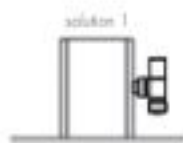

FINISHING

ACCESSORIES

VERSION

MATERIAL

VERSION: ELECTRIC WITH HIDDEN ELEMENT II

VERSION: CENTRAL HEATING

central heating

model	DI 1000	DI 1500	DI 2000	DI30 1000	DI30 1500	DI30 2000
height (mm) a	230	230	230	300	300	300
total width (mm) b	1000	1500	2000	1000	1500	2000
depth (mm) c	160	160	160	160	160	160
width between valves (mm) d	880	1380	1880	880	1380	1880
central heating (W)	948	1460	1942	1402	2190	2913