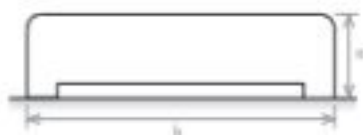

FINISHING

ACCESSORIES

VERSION

MATERIAL

VERSION: ELECTRIC WITH HIDDEN ELEMENT II

VERSION: CENTRAL HEATING

central heating

model	DI 1000	DI 1500	DI 2000	DI30 1000	DI30 1500	DI30 2000
height (mm) a	230	230	230	300	300	300
total width (mm) b	1000	1500	2000	1000	1500	2000
depth (mm) c	160	160	160	160	160	160
width between valves (mm) d	880	1380	1880	880	1380	1880
central heating (W)	948	1460	1942	1402	2190	2913