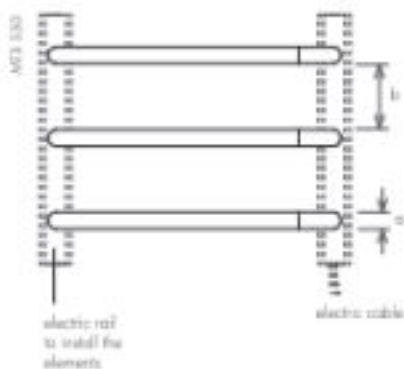

FINISHES

- Polished
- Brushed
- Textured Black
- White 90/10 Seals
- RAL Colour

PVD FINISHING

- Champagne
- Gold
- Copper
- Gun Metal

ACCESSORIES

- Domotic Touch
- Mimoo Switch
- Mimoo Switch Raised

VERSION

- Electric

MATERIAL

- Stainless Steel

hidden electric element II

model	MT3 550	additional elec.	MT3 800	additional elec.
no. of elements	3	1	3	1
height (mm) a	30	30	30	30
width between elements (mm) b	120	-	120	-
total width (mm) c	550	550	800	800
depth (mm) d	120	120	120	120
capacity II	3x0,4	0,4	3x0,6	0,6
elects (W)	3x40	40	3x40	40