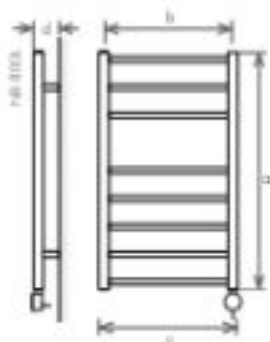

VERSION: ELECTRIC V

model		NB1400E	NB1400L	NB1400L	NB1400C	NB1800E	NB1800L	NB1800L
height (mm)	a	1448	1448	1448	1448	1800	1800	1800
width between poles (mm)	b	450	500	600	300	450	500	600
total width (mm)	c	485	535	635	535	485	535	635
depth (mm)	d	90	90	90	90	90	90	90
capacity (l)		4,3	4,5	4,8	4,5	5,4	5,6	6,0
central heating (W)		381	396	423	396	481	499	532
electric (W)		300	300	300	-	600	600	600