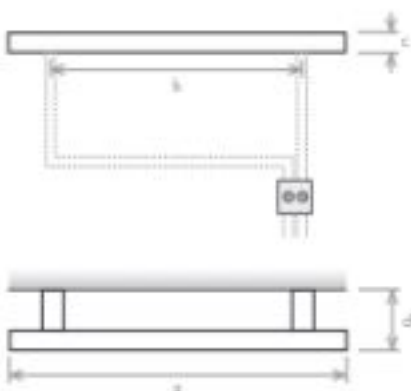

CENTRAL HEATING - solution 1

The connection of water inlet is done by a system of wall valves outside of the product.