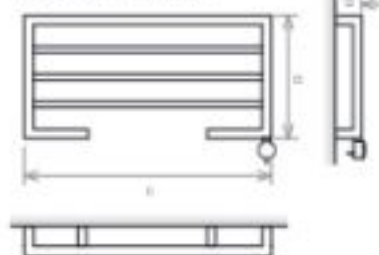

FINISHING

- Polished
- Brushed
- Textured Black
- White 9016 Satin
- BA Colour

ACCESSORIES

- Domestic Touch
- Mirror Switch
- Mirror Switch Round

VERSION

- Central Heating
- Electric
- Mixed

MATERIAL

- Stainless Steel
- Steel

VERSION: ELECTRIC OR V