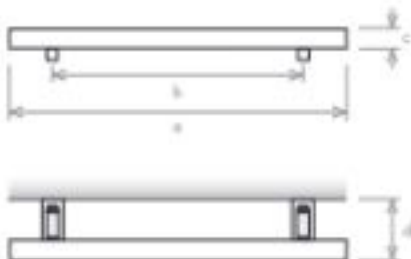

The connection of water inlet is done by a system of wall valves outside of the product.

CENTRAL HEATING - solution 2

Hidden valves

central heating - wall valve system

FSA 800	FSA 1200	FSA 1400
800	1200	1400
620	1000	1220
42	42	42
100	100	100
0,7	0,9	1,2
63	97	124