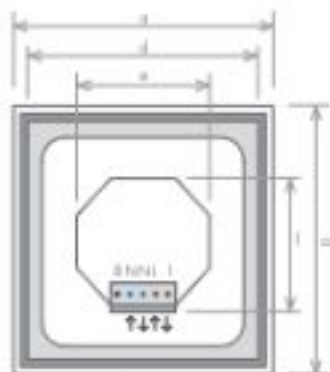

Operation timed at 25%, 50%, 75% and 100% per 20 minute period.

BLACK GLASS

WHITE GLASS

model	DT
total measure exterior [mm]	a 90 x 90
exterior depth [mm]	b 5
interior case depth [mm]	c 40
total measure interior [mm]	d 73 x 73
horizontal back measure [mm]	e 55
vertical back measure [mm]	l 51
neutral input	N
neutral output towel warmer / radiator	N
phase input	L
phase output towel warmer / radiator	L