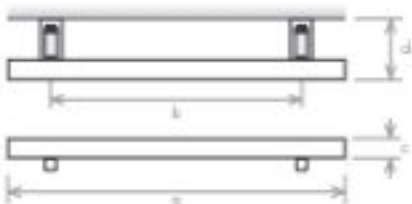

VERSION

-  Central Heating
-  Electric
-  Mixed

MATERIAL

-  // Stainless Steel

Electric version: in the horizontal position the depth is 80mm.

hidden electric element II			mixed version: wall solve + electric			model
FSQ 800	FSQ 1200	FSQ 1400	FSQM 800	FSQM 1200	FSQM 1400	
800	1200	1400	880	1280	1480	a (mm) height
-	-	-	620	1020	1220	b (mm) width between axes
40	40	40	40	40	40	c (mm) total width
70	70	70	98	98	98	d (mm) depth
0,6	0,8	1,0	0,7	0,9	1,2	l) capacity
-	-	-	03	07	124	(V) central heating
100	100	150	40	100	100	(V) electric

CENTRAL HEATING - solution 1

The connection of water inlet is done by a system of wall valves outside of the product.

CENTRAL HEATING - solution 2

Hidden valves

	central heating - wall valve system			central heating - valves		
model	FSGA 800	FSGA 1200	FSGA 1400	FSGA 800	FSGA 1200	FSGA 1400
height (mm) a	800	1200	1400	800	1200	1400
width between axes (mm) b	620	1020	1220	620	1020	1220
total width (mm) c	40	40	40	40	40	40
depth (mm) d	98	98	98	128	128	128
capacity (l)	0,7	0,9	1,2	0,7	0,9	1,2
central heating (kW)	63	97	124	63	97	124