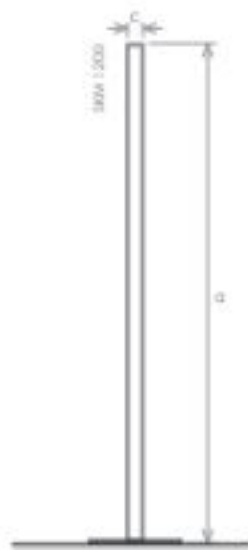

VERSION: MOBILE

OPTION A
electric cable exit through
the bottom