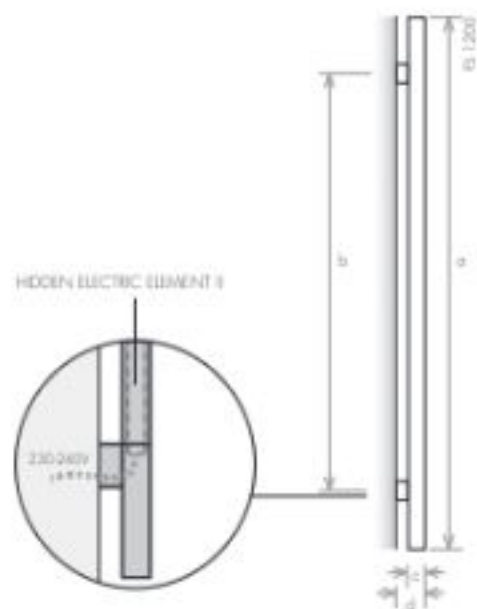

Electric version: in the horizontal position the depth is 75mm.

		hidden electric element II			mixed version - wall valve + electric II		
model		FS 800	FS 1200	FS 1400	F5M 800	F5M 1200	F5M 1400
height (mm)	a	800	1200	1400	880	1280	1480
width between axes (mm)	b	-	-	-	620	1020	1220
total width (mm)	c	25	25	25	42	42	42
depth (mm)	d	65	65	65	100	100	100
capacity ℓ		0,6	0,8	1,0	0,7	0,9	1,2
central heating (kW)		-	-	-	63	97	134
electric (kW)		40	100	100	40	100	100