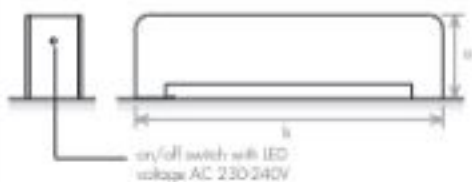

FINISHING

ACCESSORIES

VERSION

MATERIAL

VERSION: ELECTRIC WITH HIDDEN ELEMENT II

VERSION: CENTRAL HEATING

central heating

model	DI 1000	DI 1500	DI 2000	DI30 1000	DI30 1500	DI30 2000
height (mm) a	230	230	230	300	300	300
total width (mm) b	1000	1500	2000	1000	1500	2000
depth (mm) c	160	160	160	160	160	160
width between valves (mm) d	880	1380	1880	880	1380	1880
central heating (W)	948	1460	1942	1402	2190	2913