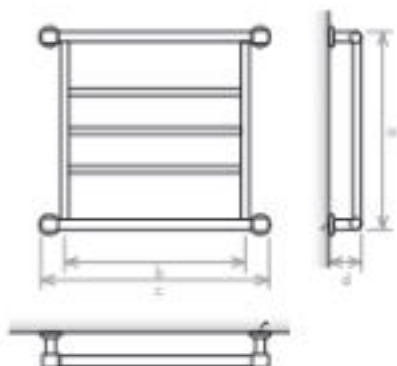

VERSION

-  Central Heating
-  Electric
-  Mixed

MATERIAL

-  Stainless Steel

VERSION: CENTRAL HEATING

VERSION: ELECTRIC (HIDDEN)

model	DB 800
height (mm)	a 590
width between rails (mm)	b 650
total width (mm)	c 820
depth (mm)	d 120
capacity (l)	2,61
central heating (W)	335
electric (W)	800