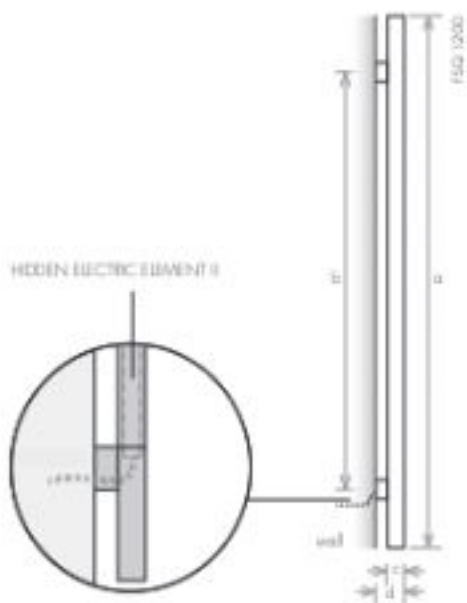

Electric version: in the horizontal position the depth is 80mm.

hidden electric element II			mixed version: wall solve + electric			model
FSQ 800	FSQ 1200	FSQ 1400	FSQM 800	FSQM 1200	FSQM 1400	
800	1200	1400	880	1280	1480	a (mm) height
-	-	-	620	1020	1220	b (mm) width between axes
40	40	40	40	40	40	c (mm) total width
70	70	70	98	98	98	d (mm) depth
0,6	0,8	1,0	0,7	0,9	1,2	l) capacity
-	-	-	03	07	124	(V) central heating
100	100	150	40	100	100	(V) electric