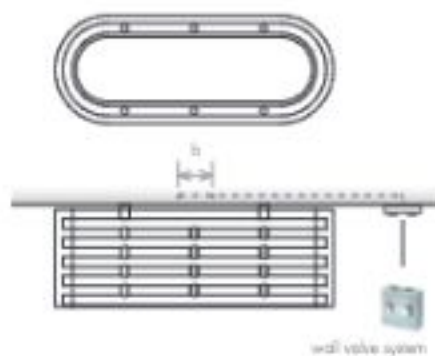

ACCESSORIES

-  Domotic Touch
-  Mirror Switch
-  Mirror Switch Round
-  Wall Valve

VERSION

-  Central Heating
-  Electric

MATERIAL

-  Stainless Steel
-  Steel

VERSION: CENTRAL HEATING

VERSION: ELECTRIC II