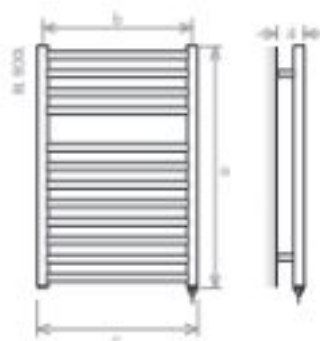

VERSION: ELECTRIC II - STANDARD