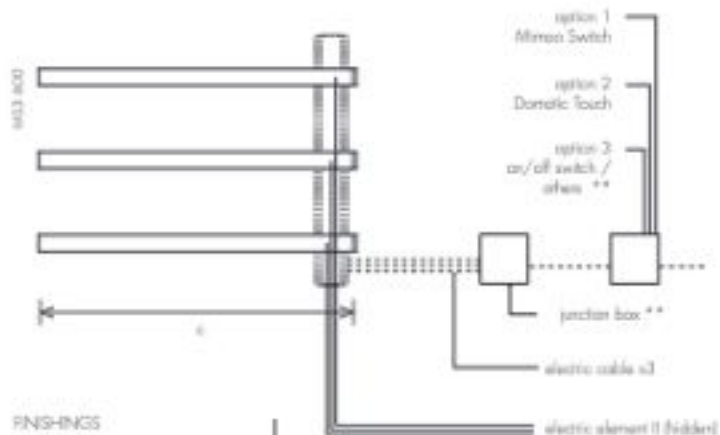

FINISHINGS

- Polished
- Brushed
- Textured Black
- White 9016 Satin
- RAL Colour

PVD FINISHING

- Champagne
- Gold
- Copper
- Gun Metal

ACCESSORIES

- Domestic Touch
- Mirror Switch
- Mirror Switch Round

VERSION

- Electric