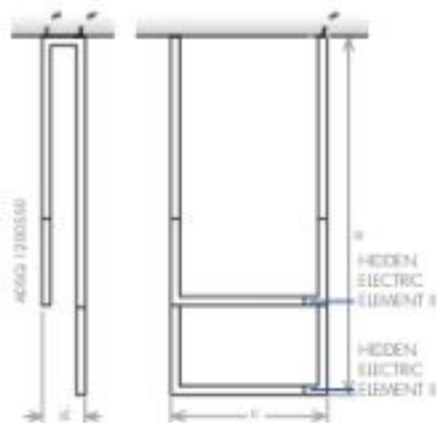

VERSION

-  Electric

MATERIAL

-  Stainless Steel

model	ADGQ1200550	ADGQ1200800
height (mm) a	1200	1200
total width (mm) c	550	800
depth (mm) d	150	150
capacity (l)	0,8	1,2
electric (W)	40 x2	40 x2

MINIMAL

TOWEL WARMER