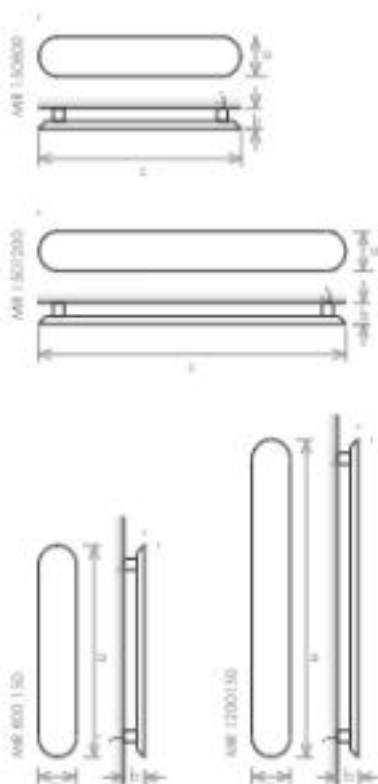

VERSION

-  Electric

MATERIAL

-  Stainless Steel

VERSION: ELECTRIC I

model	MR60150	MR100150	MR1200150	MR130050	
height (mm)	a	800	1000	1200	1400
total width (mm)	c	150	150	150	150
depth (mm)	d	80	80	80	80
electric (W)		100	100	150	150