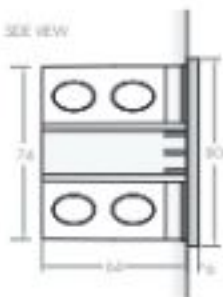

MIMOO SWITCH

MIMOO SWITCH

82WAX80MMX80MM | P14
CLASS 2
110V - 230V

SIDE VIEW

MIMOO SWITCH ROUND

82SNW80MM | P14
CLASS 2
110V - 230V