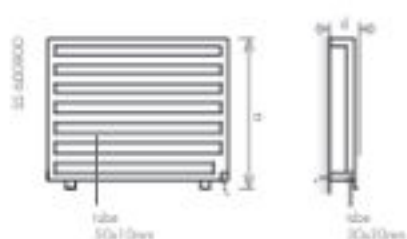

VERSION: ELECTRIC II

model		SS600600	SS400900	SS600900	SS4001200	SS6001300	SS8001200
height (mm)	a	600	400	600	400	600	800
width between tubes (mm)	b	560	860	860	1160	1160	1160
total width (mm)	c	600	900	900	1200	1200	1200
depth (mm)	d	110	110	110	110	110	110
capacity (l)		3,6	4,2	4,7	5,6	5,8	7,2
central heating (kW)		322	379	419	500	524	647
electric (kW)		300	300	600	600	800	1000