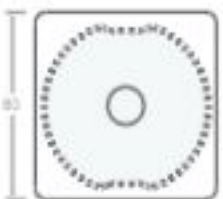

MIMOO SWITCH

MIMOO SWITCH

82WAX80MMX80MM | P14
CLASS 2
110V - 230V

SIDE VIEW

FRONT VIEW

MIMOO SWITCH ROUND

82SNW80MM | P14
CLASS 2
110V - 230V

SIDE VIEW