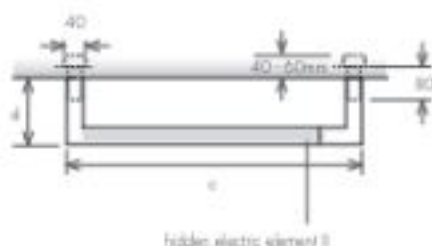

FINISHES

- Polished
- Brushed
- Textured Black
- White 90/10 Seals
- RAL Colour

PVD FINISHING

- Champagne
- Gold
- Copper
- Gun Metal

ACCESSORIES

- Domotic Touch
- Mimoo Switch
- Mimoo Switch Raised

VERSION

- Electric

MATERIAL

- Stainless Steel

hidden electric element II

model	MT3 550	additional elec.	MT3 800	additional elec.
no. of elements	3	1	3	1
height (mm) a	30	30	30	30
width between elements (mm) b	120	-	120	-
total width (mm) c	550	550	800	800
depth (mm) d	120	120	120	120
capacity II	3x0,4	0,4	3x0,6	0,6
elects (W)	3x40	40	3x40	40