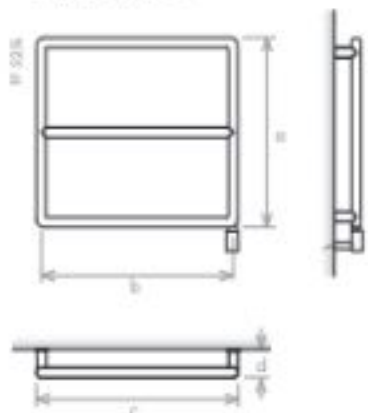

-  Domestic Touch
-  Mirror Switch
-  Mirror Switch Round
-  Wall Value

VERSION

-  Central Heating
-  Electric
-  Mixed

MATERIAL

-  Stainless Steel

VERSION: CENTRAL HEATING

VERSION: ELECTRIC I

model	FF 525E	FF 525L	FF 800E	FF 800L
height (mm) a	525	525	800	800
width between axes (mm) b	450	500	450	500
total width (mm) c	475	525	475	525
depth (mm) d	100	100	100	100
capacity (l)	0,8	0,8	1,0	1,2
central heating (W)	89	98	126	139
electric (W)	100	100	150	150