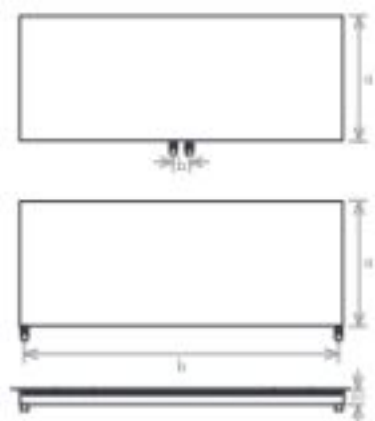

VERSION: CENTRAL HEATING