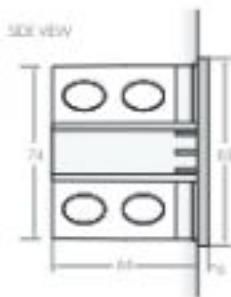

MIMOO SWITCH

MIMOO SWITCH

82WAX80MMX80MM | P14
CLASS 2
110V - 230V

SIDE VIEW

FRONT VIEW

MIMOO SWITCH ROUND

82SNW80MM | P14
CLASS 2
110V - 230V

SIDE VIEW