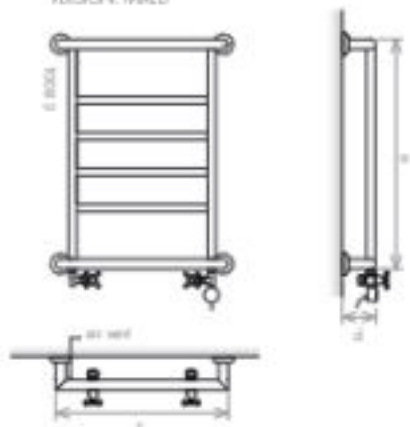

VERSION: MIXED

model	E 800E	E 800L	E 1200E	E 1200L	E 1800E	E 1800L
height (mm) h	800	800	1200	1200	1800	1800
width between axes (mm) b	450	300	450	500	450	500
total width (mm) c	570	620	570	620	570	620
depth (mm) d	120	120	120	120	120	120
capacity (l)	2,22	2,39	3,27	3,41	4,49	4,70
central heating (W)	200	208	294	307	404	423
electric (W)	200	200	300	300	600	600