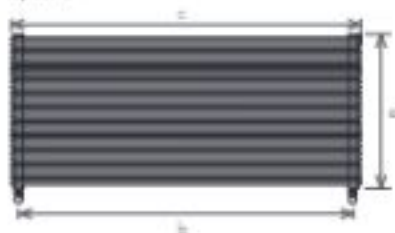

option F

F+1800 36 F+2000 36 F+1200 40 F+1400 40 F+1800 40 F+2000 40 F+1200 60 F+1400 60 F+1800 60

36	36	40	40	40	40	60	60	60
1800	2000	1200	1400	1800	2000	1200	1400	1800
730	730	810	810	810	810	1210	1210	1210
120	120	120	120	120	120	120	120	120
22,38	24,75	16,97	19,60	24,87	27,50	23,45	29,40	37,30
91,45	101,38	68,48	79,52	101,60	112,71	102,71	119,27	152,39
4099	4530	3139	3619	4557	5030	4706	5427	6820

F+36 1200 F+36 1400 F+36 1800 F+40 1200 F+40 1400 F+40 1800 F+60 1200 F+60 1400 F+60 1800

36	36	36	40	40	40	60	60	60
730	730	720	810	810	810	1210	1210	1210
1200	1400	1800	1200	1400	1800	1200	1400	1800
120	120	120	120	120	120	120	120	120
15,38	17,65	22,38	16,97	19,60	24,87	23,45	29,40	37,30
61,64	71,57	91,43	68,48	79,52	101,60	102,71	119,27	152,39
3826	3257	4099	3139	3619	4557	4706	5427	6820