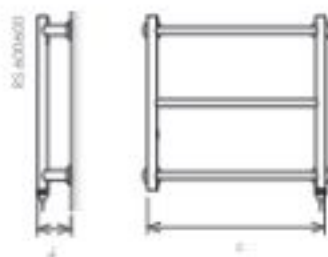

FINISHING

- Polished
- Brushed
- Textured Black
- White OD 16 Satin
- RAL Colour

PVD FINISHING

maximum dimensions of 1000mm

- Champagne
- Gold
- Copper
- Gun Metal

ACCESSORIES

- Domestic Touch
- Mirror Switch
- Mirror Switch Round

VERSION

- Control Heating
- Electric
- Mixed

MATERIAL

- Stainless Steel
- Steel

VERSION: ELECTRIC II