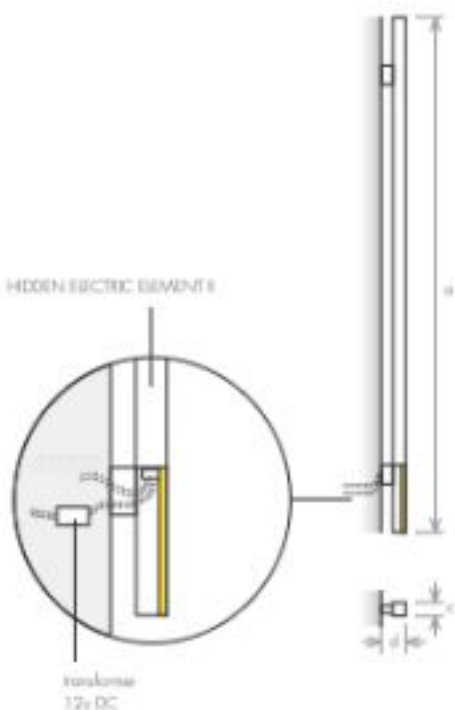

VERSION

-  Electric

MATERIAL

-  Stainless Steel

VERSION: HIDDEN ELECTRIC ELEMENT I

		FSQ 800	FSQ 1200	FSQ 1400
material				
height	(mm) a	800	1200	1400
width between axes	(mm) b	-	-	-
total width	(mm) c	40	40	40
depth	(mm) d	70	70	70
capacity	[l]	0,8	0,8	1,0
electric	[W]	100	100	130