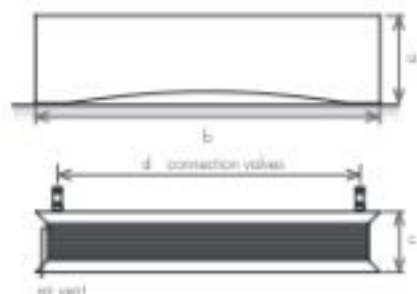

VERSION: CENTRAL HEATING

central heating

model	D2301000	D2301500	D2302000	D3001000	D3001500	D3002000
height (mm) a	230	230	230	300	300	300
total width (mm) b	1000	1500	2000	1000	1500	2000
depth (mm) c	160	160	160	160	160	160
width between valves (mm) d	860	1360	1860	860	1360	1860
central heating (W)	948	1460	1942	1422	2190	2913