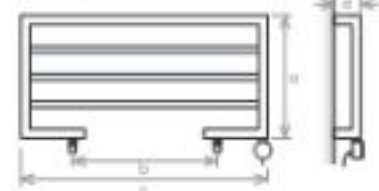

MATERIAL

-  Stainless Steel
-  Steel

VERSION: ELECTRIC OR V

VERSION: CENTRAL HEATING

VERSION: MIXED

model	central heating		electric
	NS 400 E	NS 400 L	NS 400
height [mm]	a	400	400
width between pipes [mm]	b	450	500
total width [mm]	c	820	830
depth [mm]	d	90	90
capacity [l]		2,1	2,1
central heating [W]		242	-
electric [W]		-	200