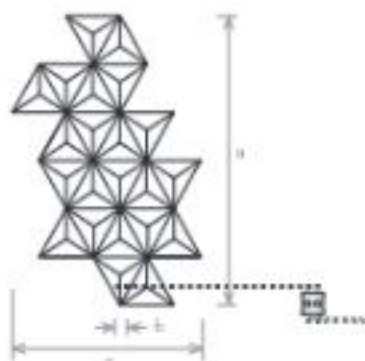

FINISHING

- Polished
- Brushed
- Textured Black
- White 3D Soft
- RAL Colour

PVD FINISHING

maximum dimensions of 1000mm

- Champagne
- Gold
- Copper
- Gun Metal

ACCESSORIES

- Domestic Touch
- Mirror Switch
- Mirror Switch Round
- Wall Valve

VERSION

- Central Heating
- Electric

MATERIAL

- Stainless Steel
- Steel

VERSION: CENTRAL HEATING