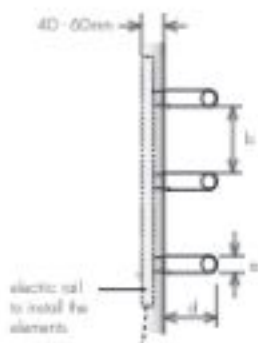

VERSION

- Electric

MATERIAL

- Stainless Steel

** Products not provided by Fountel.

model	M53 600	additional elec.
no. of elements	3	1
height (mm)	30	30
width between elements (mm)	120	-
total width (mm)	600	600
depth (mm)	80	80
capacity II	3x0,6	0,6
electric (W)	3x40	40