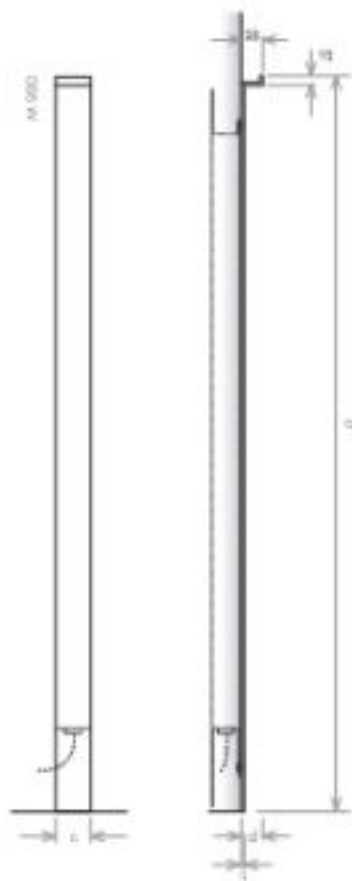

ACCESSORIES

-  Domotic Touch
-  Mimoo Switch
-  Mimoo Switch Raised

VERSION

-  Electric

MATERIAL

-  Stainless Steel

model	M 900	M 1200	M 1400	M 1800
height (mm) a	900	1200	1400	1800
total width (mm) c	35	35	35	35
depth (mm) d	23	23	23	23
capacity (l)	0,6	0,8	1,0	1,3
electric (W)	100	150	150	200

TOP VIEW

MINIMAL X

TOWEL WARMER

** the second support is only implemented in the model MX1800

model		MX 900	MX 1200	MX 1400	MX 1800
height (mm)	a	900	1200	1400	1800
total width (mm)	c	30	50	30	50
depth (mm)	d	30	50	30	50
capacity (l)		0,6	0,8	1,0	1,3
electric (W)		100	150	150	200