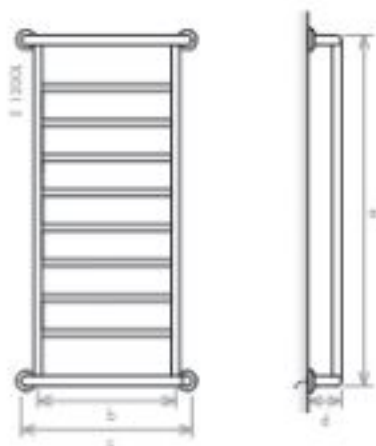

Empress
TOWEL WARMER

FINISHING

PVD FINISHING

maximum dimensions of 1000mm

ACCESSORIES

VERSION

MATERIAL

VERSION: ELECTRIC & HIDDEN